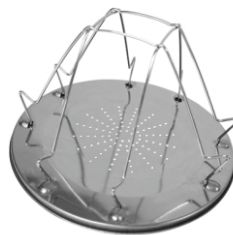

CAMPING:

Code | Description

ALDP- Aluminum Dixie (2 Pieces)

CKAS - Stainless Steel Chow Kit Army Style

LXS - Ultra Light Lexan 4 Piece. Clip together

PH- Aluminium Pot Holder

AMP- Air Mattress Plugs

TCC- Table Cloths Clamps 4pc

CKS- Chow Kit Scout

MRWPP- Mallet Rubber With Peg Puller

LFBALL- Lighter Balls 6 Pack

MACH- Machete

TSSF- Toaster Stainless Steel Folding