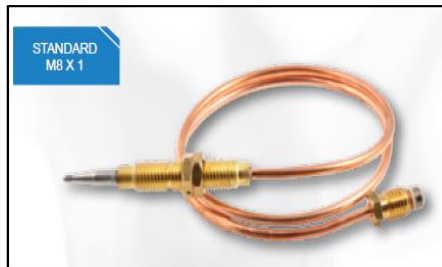

STANDARD THERMOCOUPLES

THERMS150 - 150mm
THERMS200 - 200mm
THERMS320 - 320mm
THERMS350 - 350mm
THERMS450 - 450mm
THERMS500 - 500mm
THERMS600 - 600mm
THERMS700 - 700mm
THERMS1000 - 1000mm
THERMS1200 - 1200mm
THERMS1500 - 1500mm