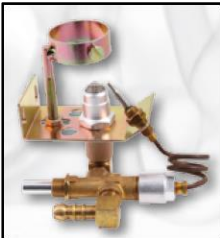

CONV2 - Refrigeration Ocean Type Burner