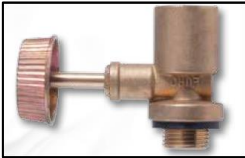

# GAS BRASS FITTINGS, CLAMPS, WASHERS AND GENERAL SPARES

Code | Description

**BGILV** - In Line Valve

**CLAMP** - 13mm Hose Clamps Mild Steel  
**CLAMPSS** - 13mm Stainless Steel Hose Clamps

**VALVE** - Change Over Valve (Brass)

**CTHT** - Cadac to Hosetail  
**CTHT90** - Cadac to hosetail 90° ( tank adaptor)

**FTHT** - 1/2" Female to Hosetail 90deg (Steel)

**BCB** - Cadac to Bullnose

**BCB45** - Cadac to Bullnose 45°

**BBC** - Bullnose to Cadac

**BCCF** - Cadac to Cadac Finger Control

**GBH** - Bulk Head

**BTHB** - Bullnose to Hosetail Hand Wheel

- GBV1/4BT** - 1/4" Ball Valve Butterfly Handle
- GBV1/4N** - 1/4" Ball Valve High Quality
- GBVM1/4** - 1/4" Female Ball Valve to 1/4" Male
- GBV3/8BT** - 3/8" Ball Valve Butterfly Handle
- GBV3/8N** - 3/8" Ball Valve High Quality
- GBVM3/8** - 3/8" Female Ball Valve to 3/8" Male
- GBV1/2BT** - 1/2" Ball Valve Butterfly Handle
- GBV1/2N** - 1/2" Ball Valve High Quality
- GBV3/4N** - 3/4" Ball Valve High Quality
- GBV3/4BT** - 3/4" Ball Valve Butterfly Handle