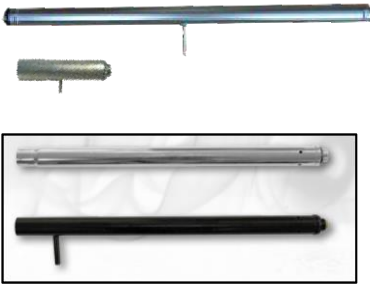

GAS HOSE ORANGE

Code | Description

HOSEL - 30m GasHose 8mm
HOSEL6- 30m GasHose 6mm

Pre-Packed Hose – 8mm ONLY

HOSEC - 1,5m Gas Hose and 2 clamps
HOSECRG - 1,5m Gas Hose, Bullnose Regulator and 2 clamps
HOSECRGS - 1,5m Gas Hose, Swivel Regulator and 2 clamps

EXTENSIONS

Code | Description

EXT 50 - 50mm Extension cadac to cadac
EXT100 - 100mm Extension cadac to cadac
EXT 250 - 250mm Extension cadac to cadac
EXT 500 - 500mm Extension cadac to cadac
EXT 1000 - 1000mm Extension cadac to cadac
STEMC - Cadac to Cadac Stem Universal Chrome
STEMB - Cadac to Cadac Stem Black

SHEXT - 9kg to Cadac Shoulder Stand for 5kg Composite Cylinder
SHEXT10 - 9kg to Cadac Shoulder Stand for 9kg Composite Cylinder
SHEXT150 - 9kg to CADAC Ext

DEXTAS - Dual Ext Arm, Cadac Type
DEXTAC - Dual Ext Arm, Cadac Type