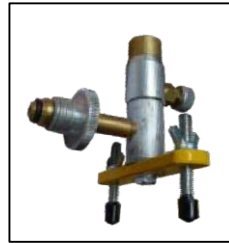

GAS HOSE ORANGE

Code | Description

HOSEL - 30m GasHose 8mm
HOSEL6- 30m GasHose 6mm

Pre-Packed Hose – 8mm ONLY

HOSEC - 1,5m Gas Hose and 2 clamps
HOSECRG - 1,5m Gas Hose, Bullnose Regulator and 2 clamps
HOSECRGS - 1,5m Gas Hose, Swivel Regulator and 2 clamps

EXTENSIONS

Code | Description

EXT 50 - 50mm Extension cadac to cadac
EXT100 - 100mm Extension cadac to cadac
EXT 250 - 250mm Extension cadac to cadac
EXT 500 - 500mm Extension cadac to cadac
EXT 1000 - 1000mm Extension cadac to cadac
STEMC - Cadac to Cadac Stem Universal Chrome
STEMB - Cadac to Cadac Stem Black

SHEXT - 9kg to Cadac Shoulder Stand for 5kg Composite Cylinder
SHEXT10 - 9kg to Cadac Shoulder Stand for 9kg Composite Cylinder
SHEXT150 - 9kg to CADAC Ext

DEXTAS - Dual Ext Arm, Cadac Type
DEXTAC - Dual Ext Arm, Cadac Type