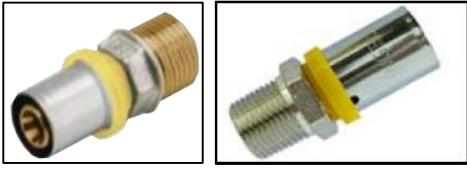

GAS PEX PIPE, FITTINGS AND EQUIPMENT – stock available in ALL sizes where not listed

Code | Description

PEXS1216*3/8M- 1216*3/8 Male Union
PEXS1216*1/4M- 1216*1/4 Male Union
PEXS1216*1/2M- 1216*1/2 Male Union
PEXS1620*1/2M- 1620*1/2 Male Union
PEXS1620*3/4M- 1620 *3/4 Male Union